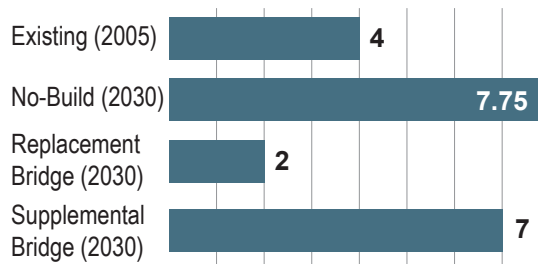

Hours of Congestion

Daily Northbound Congestion

Hours of Congestion at the I-5 Bridge

Daily Southbound Congestion

Hours of Congestion at the I-5 Bridge

Source: CRC Traffic Technical Report 2008.