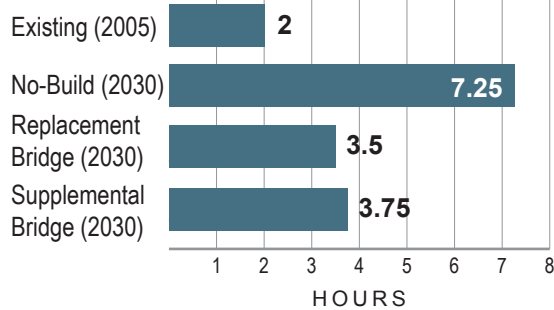

Hours of Congestion

Daily Northbound Congestion

Hours of Congestion at the I-5 Bridge

Daily Southbound Congestion

Hours of Congestion at the I-5 Bridge

Source: CRC Traffic Technical Report 2008.