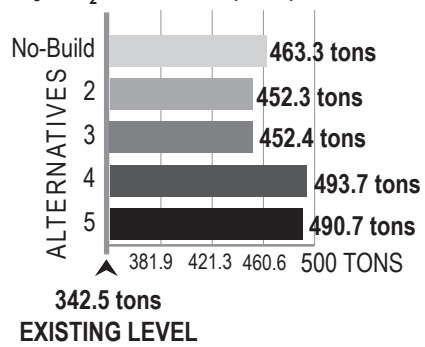

Daily CO₂ Emissions (tons)

Source: CRC Energy Technical Report