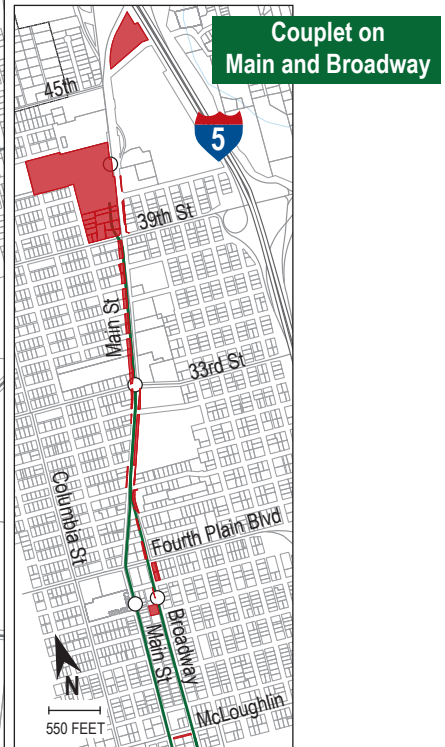

TRANSIT ACQUISITIONS: North Vancouver Connections

Transit Terminus & Alignment Options with Property Acquisitions

- █ Kiggins Bowl Terminus
- █ Lincoln Terminus
- Transit Station
- █ Property Acquisitions
- █ Property Acquisition for Mill Plain MOS only

North Vancouver Connection ➤
(for Lincoln Terminus)

North Vancouver Connection ➤
(for Kiggins Bowl Terminus)

DIMENSIONS ARE APPROXIMATE.

* Minimum Operable Segment