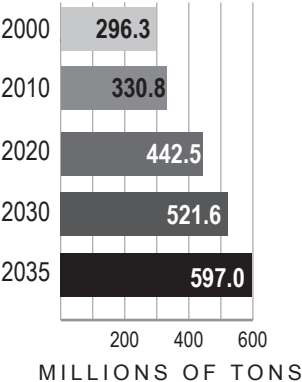

**Ports of Portland/Vancouver
projected commodity growth**
(millions of tons)

Source: Metro, 2006.